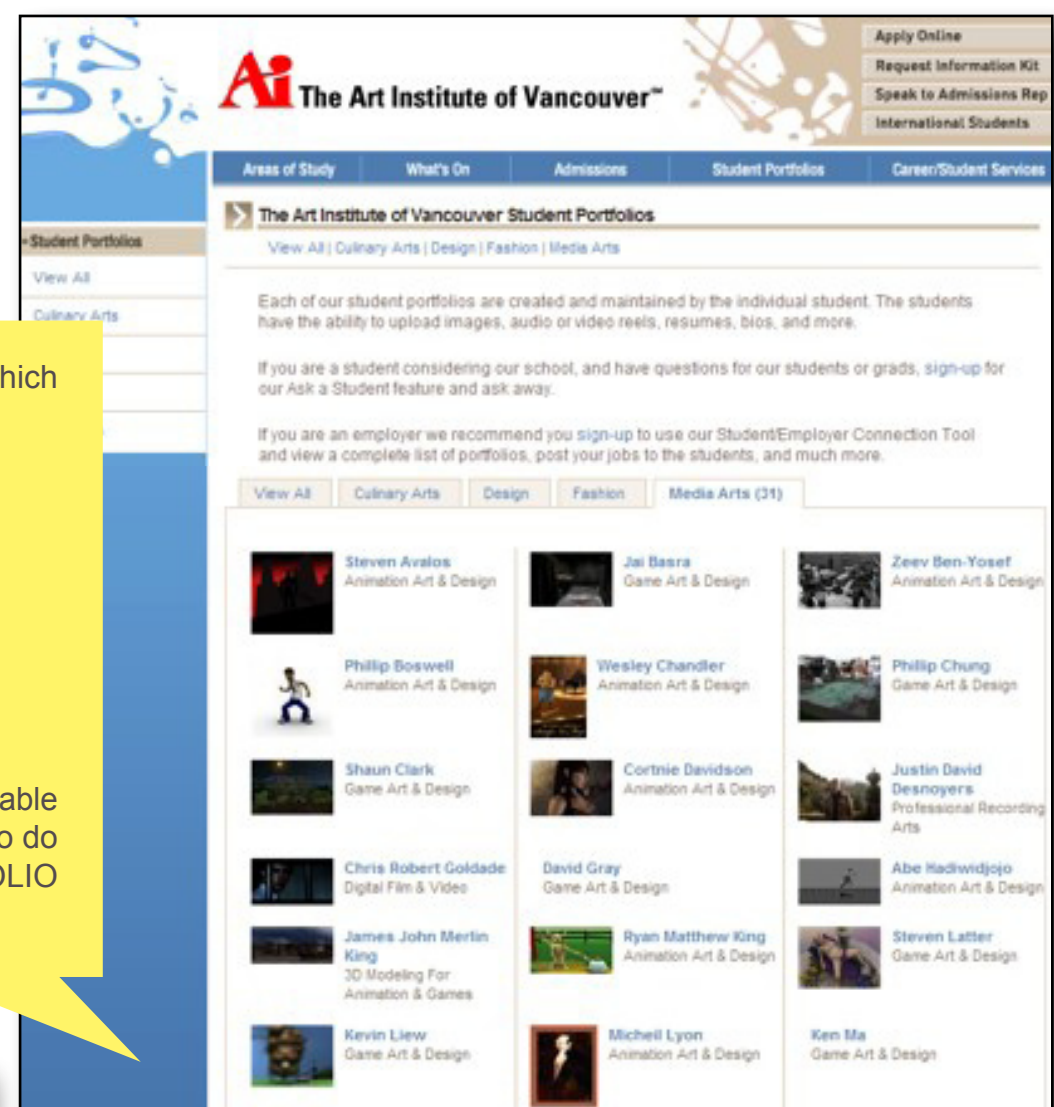

Empower your students and grads by giving them a self-managed portfolio tool, which allows them to upload their reels, images, resumes, and more.

Again, all your school portfolios are now searchable by all, or any combination of:

- Campus locations
- Areas of study
- Show only those which include a resume
- Show most recently updated first
- Show only faculty portfolios results

What could be better than supplying examples of student work and make it all searchable for your site visitors on your very own school site - and the only person who has to do the work is the student or grad, the rest is taken care of by **CUSTOM PORTFOLIO CONNECT** - now that's easy, dynamic, and engaging content.