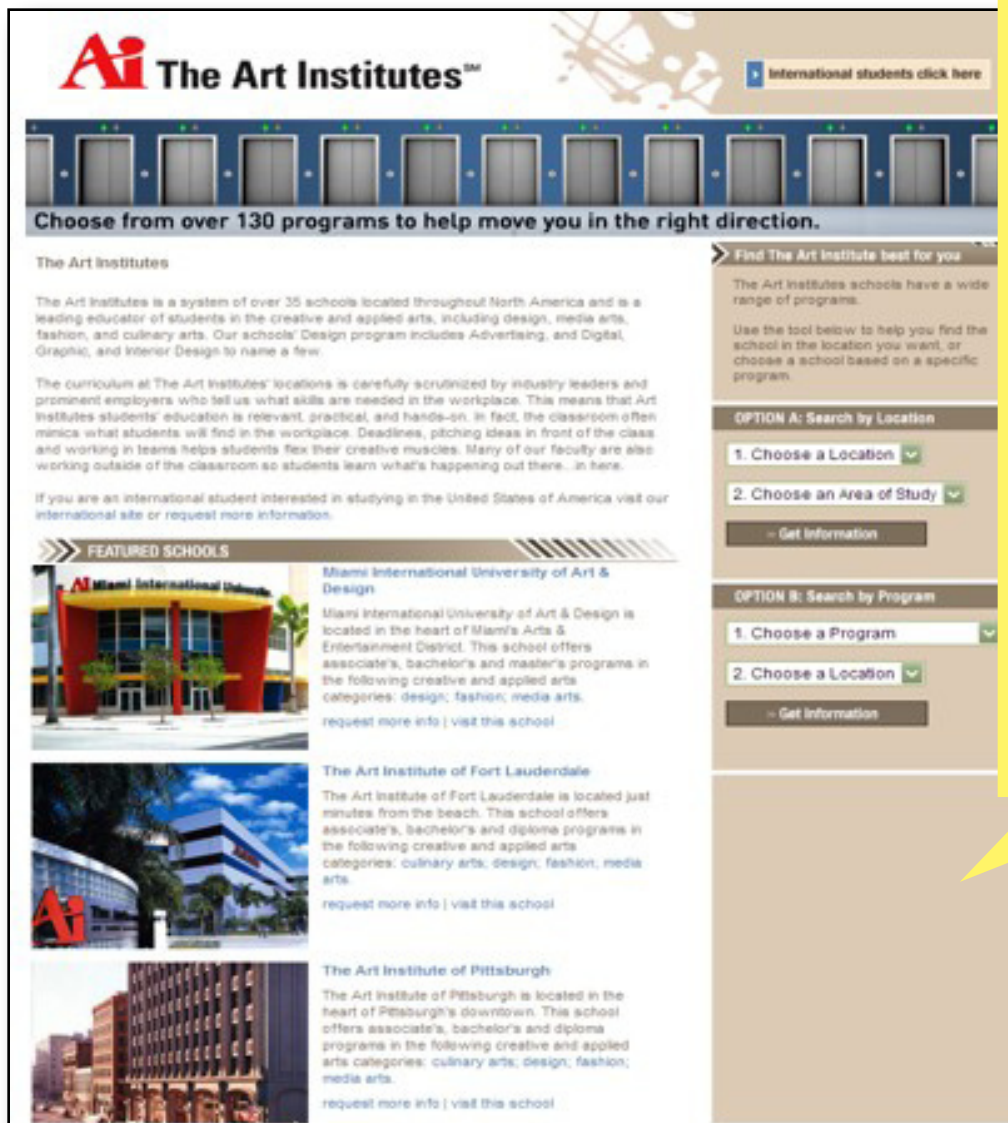

If you need site content to help engage prospective students visiting your own school site then **CUSTOM PORTFOLIO CONNECT** is for you.

The same self-managed searchable student portfolio content found in all of the applications, but this one gets served directly onto your school website.